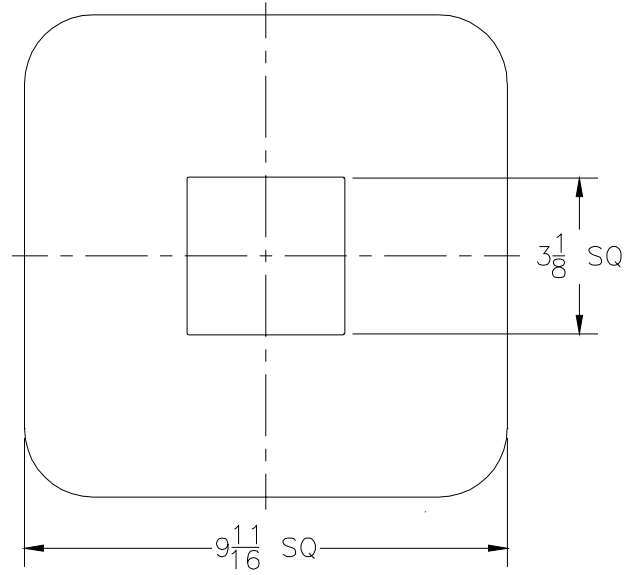

-16 Half Solid Cover

Z1749, Z1750, Z1751, Z1752				
Please Check ✓	Item No.	Cover Rim Thickness	Cover Open Area Sq. In.	Part Number
	22	1	34	57065-7

STAINLESS STEEL (Z1700 SERIES)

Replacement Grates & Covers

-17 Three Quarter Solid Cover

Please Check ✓	Item No.	Z1749, Z1750, Z1751, Z1752		
		Cover Rim Thickness	Cover Open Area Sq. In.	Part Number
	23	1	16	57065-6

-18 Solid Cover w/ Square Center Opening

Please Check ✓	Item No.	Z1749, Z1750, Z1751, Z1752		
		Cover Rim Thickness	Cover Open Area Sq. In.	Part Number
	24	1	10	57065-8