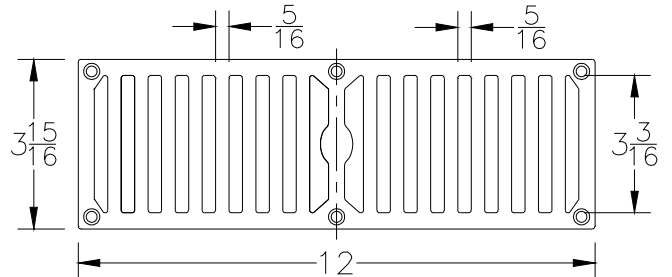

STAINLESS STEEL (Z1700 SERIES)

Replacement Grates & Covers

Please Check ✓	Item No.	Z1719, Z1730, Z1731		
		Grate Rim Thickness	Grate Open Area Sq. In.	Part Number
	1	5/8	22	53861-1

Please Check ✓	Item No.	Z1723		
		Grate Rim Thickness	Grate Open Area Sq. In.	Part Number
	2	3/16	18	01917-2

Please Check ✓	Item No.	Model No.	Grate Rim Thickness	Grate Open Area Sq. In.	Part Number
	4	Z1726-RD5	1/8	7	66662-1
	5	Z1726-RD7	5/32	15	66732-1
	6	Z1726-RD8	5/32	20	66733-1
	7	Z1726-RD10	1/4	27	66734-1

Please Check ✓	Item No.	Z1727			
		Grate Size	Grate Rim Thickness	Grate Open Area Sq. In.	Part Number
	8	5 X 5	1/8	9	66735-1
	9	6 X 6	1/8	13	66736-1
	10	8 X 8	1/8	24	66737-1

STAINLESS STEEL (Z1700 SERIES)