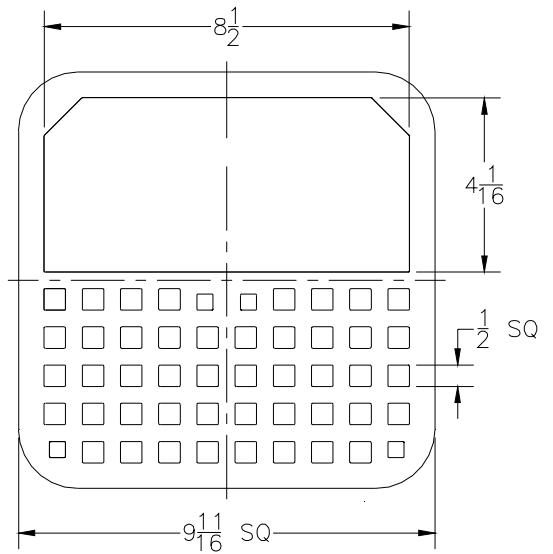

Please Check ✓	Item No.	Z1736		
		Grate Rim Thickness	Grate Open Area Sq. In.	Part Number
	13	2 1/16	30	28058-1

Please Check ✓	Item No.	Z1737		
		Grate Rim Thickness	Grate Open Area Sq. In.	Part Number
	14	3/4	52	01519-1

STAINLESS STEEL (Z1700 SERIES)

Replacement Grates & Covers

Please Check ✓	Item No.	Z1738		
		Grate Rim Thickness	Grate Open Area Sq. In.	Part Number
	15	9/16	24	07549-1

Please Check ✓	Item No.	Z1739		
		Grate Rim Thickness	Grate Open Area Sq. In.	Part Number
	16	5/16	21	04179-2

Please Check ✓	Item No.	Z1749, Z1750, Z1751, Z1752		
		Grate Rim Thickness	Grate Open Area Sq. In.	Part Number
	17	1	24	57065-1

Please Check ✓	Item No.	-2 Half Grate Z1749, Z1750, Z1751, Z1752		
		Grate Rim Thickness	Grate Open Area Sq. In.	Part Number
	18	1	46	57065-3