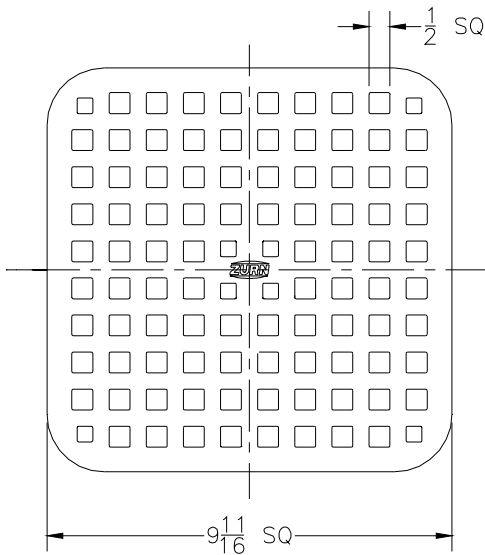

STAINLESS STEEL (Z1700 SERIES)

Replacement Grates & Covers

Please Check ✓	Item No.	Z1738		
		Grate Rim Thickness	Grate Open Area Sq. In.	Part Number
	15	9/16	24	07549-1

Please Check ✓	Item No.	Z1739		
		Grate Rim Thickness	Grate Open Area Sq. In.	Part Number
	16	5/16	21	04179-2

Please Check ✓	Item No.	Z1749, Z1750, Z1751, Z1752		
		Grate Rim Thickness	Grate Open Area Sq. In.	Part Number
	17	1	24	57065-1

Please Check ✓	Item No.	-2 Half Grate Z1749, Z1750, Z1751, Z1752		
		Grate Rim Thickness	Grate Open Area Sq. In.	Part Number
	18	1	46	57065-3