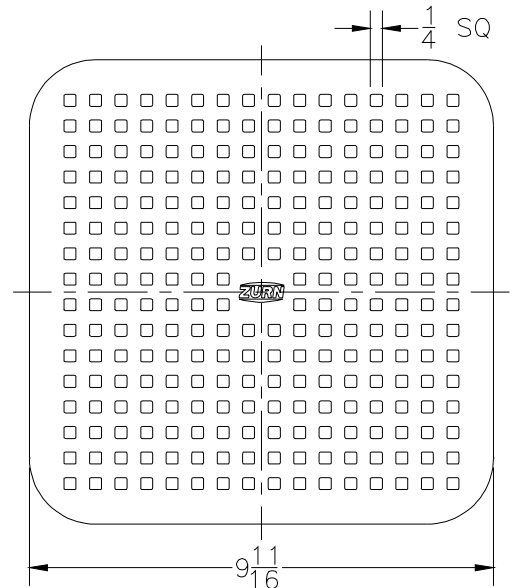

-HP Heel-Proof Grate

Please Check ✓	Item No.	Z1749, Z1750, Z1751, Z1752		
		Grate Rim Thickness	Grate Open Area Sq. In.	Part Number
	26	1	16	61445-1