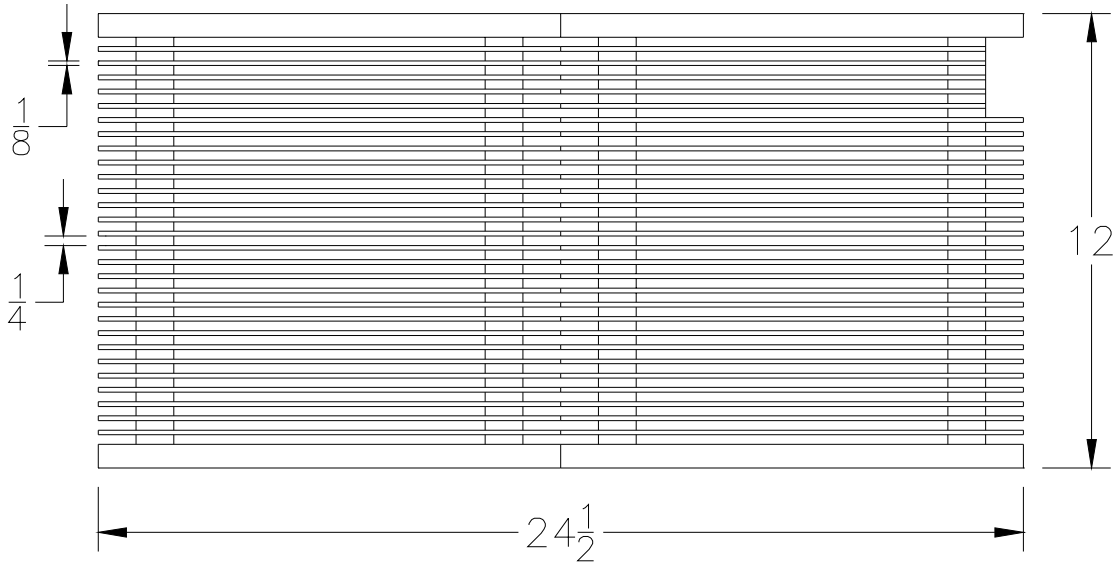

STAINLESS STEEL (Z1700 SERIES)
Replacement Grates & Covers

		Z1762		
Please Check	Item No.	Grate Rim Thickness	Grate Open Area Sq. In.	Part Numbers Required
✓	27	1	149	62595-1 & -6