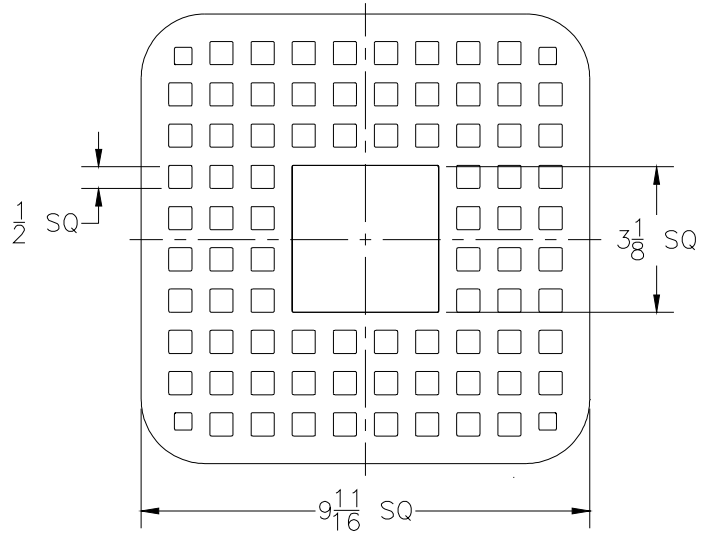

-4 Full Grate w/ Square Center Opening

Z1749, Z1750, Z1751, Z1752				
Please Check ✓	Item No.	Grate Rim Thickness	Open Area Sq. In.	Part Number
	20	1	31	57065-4