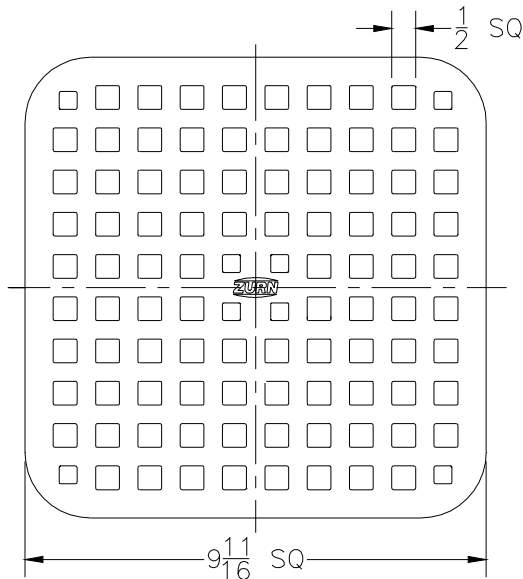

-4 Full Grate w/ Square Center Opening

Z1749, Z1750, Z1751, Z1752				
Please Check ✓	Item No.	Grate Rim Thickness	Open Area Sq. In.	Part Number
	20	1	31	57065-4

-15 Solid Cover

Z1749, Z1750, Z1751, Z1752				
Please Check ✓	Item No.	Cover Rim Thickness	Cover Open Area Sq. In.	Part Number
	21	1	-	57065-5

-16 Half Solid Cover

Z1749, Z1750, Z1751, Z1752				
Please Check ✓	Item No.	Cover Rim Thickness	Cover Open Area Sq. In.	Part Number
	22	1	34	57065-7

STAINLESS STEEL (Z1700 SERIES)

Replacement Grates & Covers

-17 Three Quarter Solid Cover

Please Check ✓	Item No.	Z1749, Z1750, Z1751, Z1752		
		Cover Rim Thickness	Cover Open Area Sq. In.	Part Number
	23	1	16	57065-6

-18 Solid Cover w/ Square Center Opening

Please Check ✓	Item No.	Z1749, Z1750, Z1751, Z1752		
		Cover Rim Thickness	Cover Open Area Sq. In.	Part Number
	24	1	10	57065-8