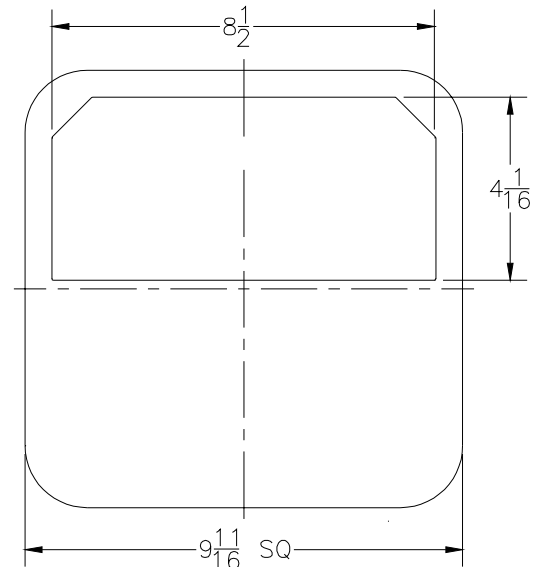

Please Check ✓	Item No.	Z1749, Z1750, Z1751, Z1752		
		Grate Rim Thickness	Grate Open Area Sq. In.	Part Number
	17	1	24	57065-1

Please Check ✓	Item No.	-2 Half Grate Z1749, Z1750, Z1751, Z1752		
		Grate Rim Thickness	Grate Open Area Sq. In.	Part Number
	18	1	46	57065-3

STAINLESS STEEL (Z1700 SERIES)

Replacement Grates & Covers

-3 Three Quarter Grate

Z1749, Z1750, Z1751, Z1752				
Please Check ✓	Item No.	Grate Rim Thickness	Grate Open Area Sq. In.	Part Number
	19	1	21	57065-2

-4 Full Grate w/ Square Center Opening

Z1749, Z1750, Z1751, Z1752				
Please Check ✓	Item No.	Grate Rim Thickness	Open Area Sq. In.	Part Number
	20	1	31	57065-4

-15 Solid Cover

Z1749, Z1750, Z1751, Z1752				
Please Check ✓	Item No.	Cover Rim Thickness	Cover Open Area Sq. In.	Part Number
	21	1	-	57065-5