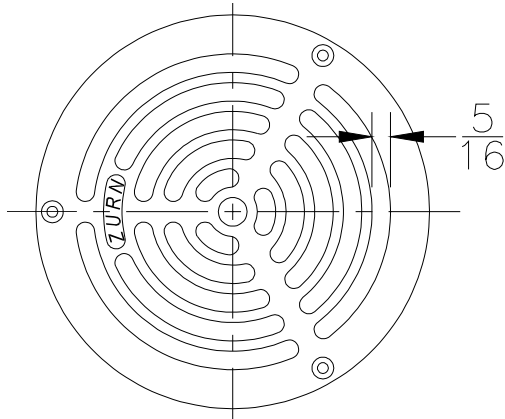

STAINLESS STEEL (Z1700 SERIES)

Replacement Grates & Covers

Please Check ✓	Item No.	Z1719, Z1730, Z1731		
		Grate Rim Thickness	Grate Open Area Sq. In.	Part Number
	1	5/8	22	53861-1

Please Check ✓	Item No.	Z1723		
		Grate Rim Thickness	Grate Open Area Sq. In.	Part Number
	2	3/16	18	01917-2

Please Check ✓	Item No.	Model No.	Grate Rim Thickness	Grate Open Area Sq. In.	Part Number
	4	Z1726-RD5	1/8	7	66662-1
	5	Z1726-RD7	5/32	15	66732-1
	6	Z1726-RD8	5/32	20	66733-1
	7	Z1726-RD10	1/4	27	66734-1

Please Check ✓	Item No.	Z1727			
		Grate Size	Grate Rim Thickness	Grate Open Area Sq. In.	Part Number
	8	5 X 5	1/8	9	66735-1
	9	6 X 6	1/8	13	66736-1
	10	8 X 8	1/8	24	66737-1

STAINLESS STEEL (Z1700 SERIES)