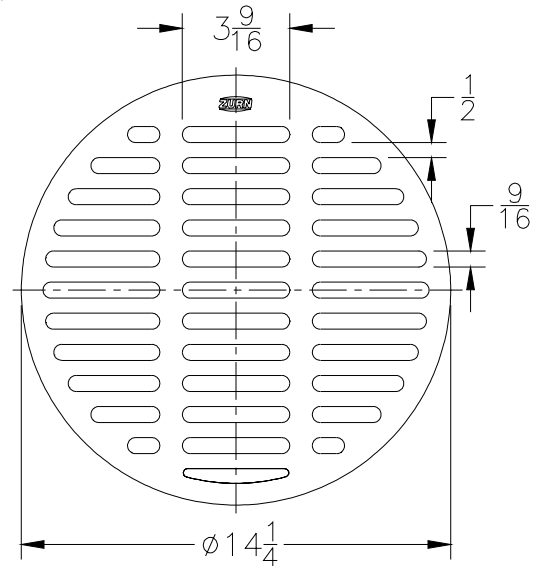

Please Check ✓	Item No.	Z1727			
		Grate Size	Grate Rim Thickness	Grate Open Area Sq. In.	Part Number
	8	5 X 5	1/8	9	66735-1
	9	6 X 6	1/8	13	66736-1
	10	8 X 8	1/8	24	66737-1

STAINLESS STEEL (Z1700 SERIES)

Replacement Grates & Covers

Please Check ✓	Item No.	Z1732		
		Grate Rim Thickness	Grate Open Area Sq. In.	Part Number
	11	1 1/2	15	4101-4

Please Check ✓	Item No.	Z1735		
		Grate Rim Thickness	Grate Open Area Sq. In.	Part Number
	12	5/8	33	1956-1

Please Check ✓	Item No.	Z1736		
		Grate Rim Thickness	Grate Open Area Sq. In.	Part Number
	13	2 1/16	30	28058-1

Please Check ✓	Item No.	Z1737		
		Grate Rim Thickness	Grate Open Area Sq. In.	Part Number
	14	3/4	52	01519-1

Please Check ✓	Item No.	Z1749, Z1750, Z1751, Z1752		
		Grate Rim Thickness	Grate Open Area Sq. In.	Part Number
	17	1	24	57065-1

Please Check ✓	Item No.	-2 Half Grate Z1749, Z1750, Z1751, Z1752		
		Grate Rim Thickness	Grate Open Area Sq. In.	Part Number
	18	1	46	57065-3