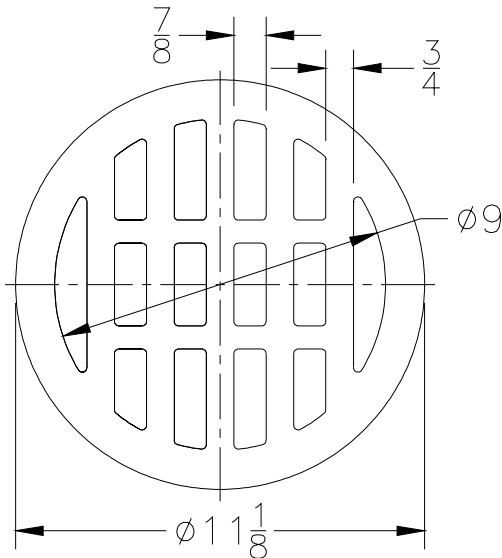

Please Check ✓	Item No.	Z1736		
		Grate Rim Thickness	Grate Open Area Sq. In.	Part Number
	13	2 1/16	30	28058-1