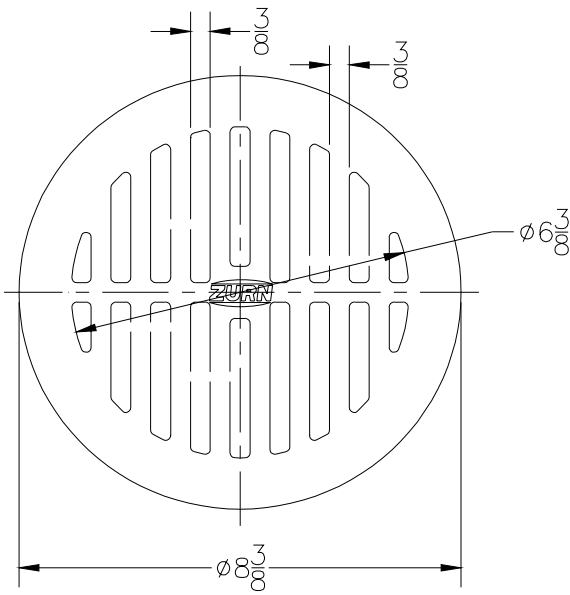

STAINLESS STEEL (Z1700 SERIES)

Replacement Grates & Covers

Please Check ✓	Item No.	Z1732		
		Grate Rim Thickness	Grate Open Area Sq. In.	Part Number
	11	1 1/2	15	4101-4