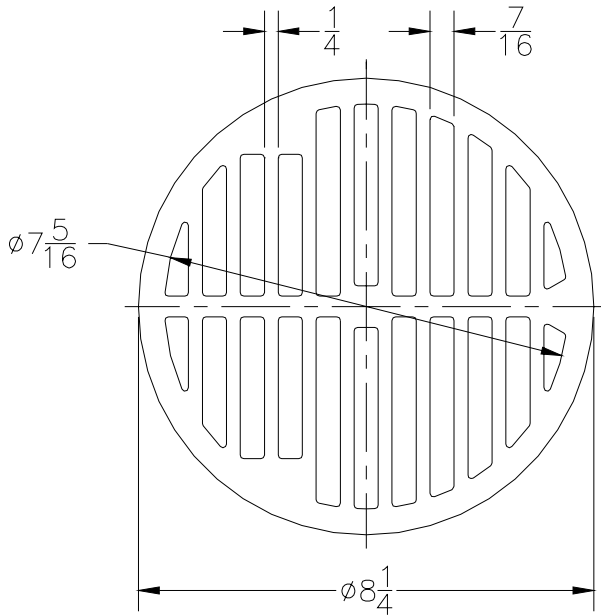

Please Check ✓	Item No.	Z1736		
		Grate Rim Thickness	Grate Open Area Sq. In.	Part Number
	13	2 1/16	30	28058-1

Please Check ✓	Item No.	Z1737		
		Grate Rim Thickness	Grate Open Area Sq. In.	Part Number
	14	3/4	52	01519-1

STAINLESS STEEL (Z1700 SERIES)

Replacement Grates & Covers

Please Check ✓	Item No.	Z1738		
		Grate Rim Thickness	Grate Open Area Sq. In.	Part Number
	15	9/16	24	07549-1

Please Check ✓	Item No.	Z1739		
		Grate Rim Thickness	Grate Open Area Sq. In.	Part Number
	16	5/16	21	04179-2

Please Check ✓	Item No.	Z1749, Z1750, Z1751, Z1752		
		Grate Rim Thickness	Grate Open Area Sq. In.	Part Number
	17	1	24	57065-1

Please Check ✓	Item No.	-2 Half Grate Z1749, Z1750, Z1751, Z1752		
		Grate Rim Thickness	Grate Open Area Sq. In.	Part Number
	18	1	46	57065-3