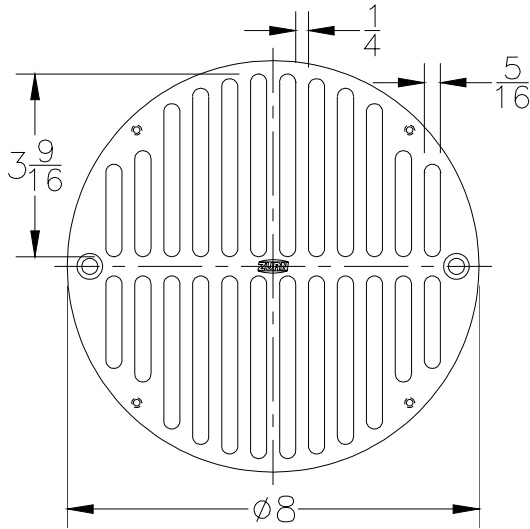

STAINLESS STEEL (Z1700 SERIES)

Replacement Grates & Covers

Please Check ✓	Item No.	Z1719, Z1730, Z1731		
		Grate Rim Thickness	Grate Open Area Sq. In.	Part Number
	1	5/8	22	53861-1

Please Check ✓	Item No.	Z1723		
		Grate Rim Thickness	Grate Open Area Sq. In.	Part Number
	2	3/16	18	01917-2

Please Check ✓	Item No.	Model No.	Grate Rim Thickness	Grate Open Area Sq. In.	Part Number
	4	Z1726-RD5	1/8	7	66662-1
	5	Z1726-RD7	5/32	15	66732-1
	6	Z1726-RD8	5/32	20	66733-1
	7	Z1726-RD10	1/4	27	66734-1

Please Check ✓	Item No.	Z1727			
		Grate Size	Grate Rim Thickness	Grate Open Area Sq. In.	Part Number
	8	5 X 5	1/8	9	66735-1
	9	6 X 6	1/8	13	66736-1
	10	8 X 8	1/8	24	66737-1

STAINLESS STEEL (Z1700 SERIES)