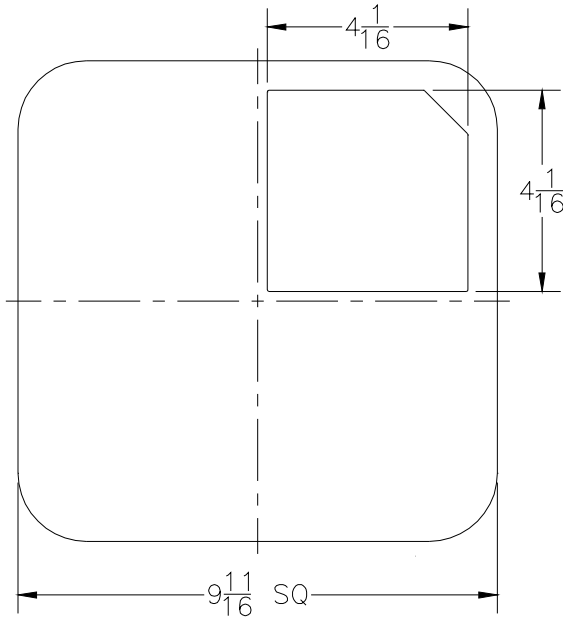

STAINLESS STEEL (Z1700 SERIES)

Replacement Grates & Covers

-17 Three Quarter Solid Cover

Please Check ✓	Item No.	Z1749, Z1750, Z1751, Z1752		
		Cover Rim Thickness	Cover Open Area Sq. In.	Part Number
	23	1	16	57065-6