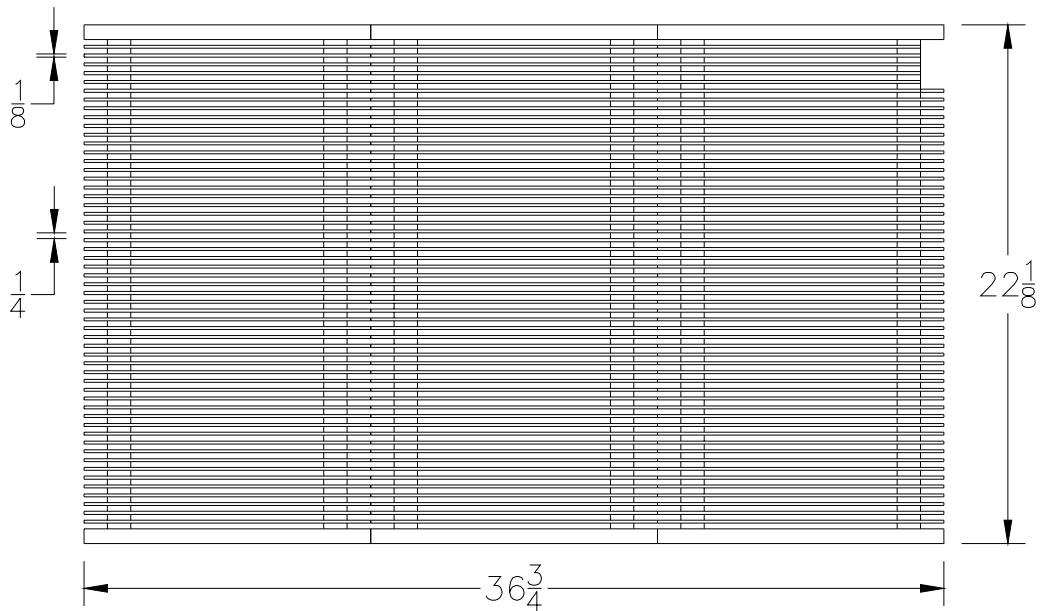

Z1763		
Please Check	Item No.	Grate Rim Thickness	Grate Open Area Sq. In.	Part Numbers Required
✓	28	1	431	62191-1 & -6