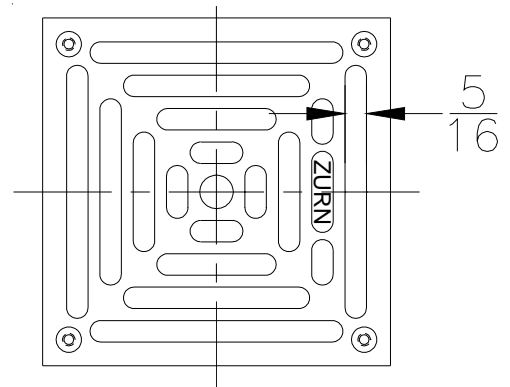

STAINLESS STEEL (Z1700 SERIES)

Replacement Grates & Covers

Please Check ✓	Item No.	Z1719, Z1730, Z1731		
		Grate Rim Thickness	Grate Open Area Sq. In.	Part Number
	1	5/8	22	53861-1

Please Check ✓	Item No.	Z1723		
		Grate Rim Thickness	Grate Open Area Sq. In.	Part Number
	2	3/16	18	01917-2

Please Check ✓	Item No.	Model No.	Grate Rim Thickness	Grate Open Area Sq. In.	Part Number
	4	Z1726-RD5	1/8	7	66662-1
	5	Z1726-RD7	5/32	15	66732-1
	6	Z1726-RD8	5/32	20	66733-1
	7	Z1726-RD10	1/4	27	66734-1

Please Check ✓	Item No.	Z1727			
		Grate Size	Grate Rim Thickness	Grate Open Area Sq. In.	Part Number
	8	5 X 5	1/8	9	66735-1
	9	6 X 6	1/8	13	66736-1
	10	8 X 8	1/8	24	66737-1

STAINLESS STEEL (Z1700 SERIES)