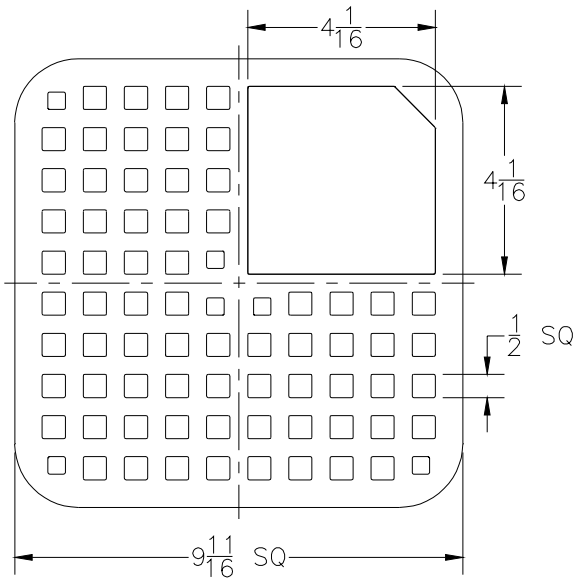

STAINLESS STEEL (Z1700 SERIES)

Replacement Grates & Covers

-3 Three Quarter Grate

Z1749, Z1750, Z1751, Z1752				
Please Check ✓	Item No.	Grate Rim Thickness	Grate Open Area Sq. In.	Part Number
	19	1	21	57065-2