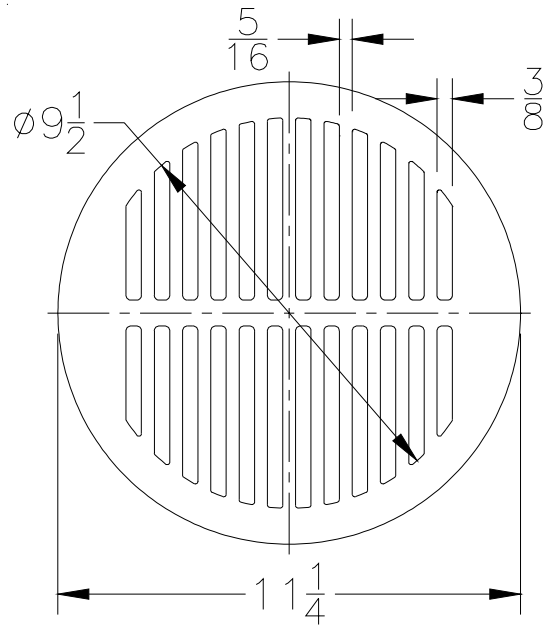

Please Check ✓	Item No.	Z1735		
		Grate Rim Thickness	Grate Open Area Sq. In.	Part Number
	12	5/8	33	1956-1