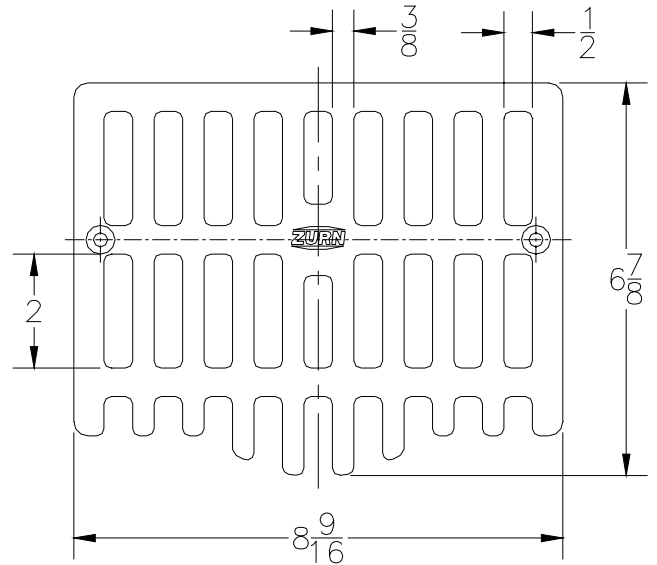

Please Check ✓	Item No.	Z1736		
		Grate Rim Thickness	Grate Open Area Sq. In.	Part Number
	13	2 1/16	30	28058-1

Please Check ✓	Item No.	Z1737		
		Grate Rim Thickness	Grate Open Area Sq. In.	Part Number
	14	3/4	52	01519-1

STAINLESS STEEL (Z1700 SERIES)

Replacement Grates & Covers

Please Check ✓	Item No.	Z1738		
		Grate Rim Thickness	Grate Open Area Sq. In.	Part Number
	15	9/16	24	07549-1

Please Check ✓	Item No.	Z1739		
		Grate Rim Thickness	Grate Open Area Sq. In.	Part Number
	16	5/16	21	04179-2